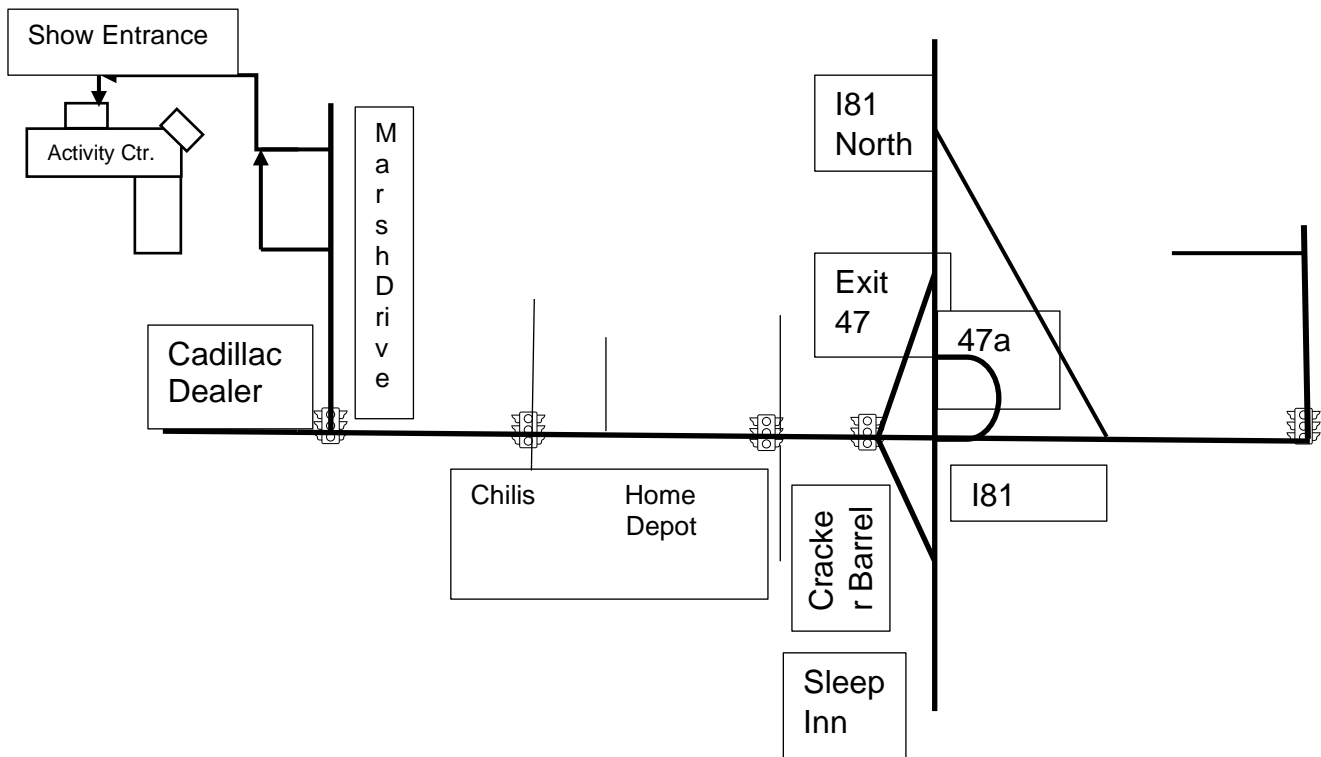

## How to find the show

**From PA Turnpike I76 exit 226**– After you come through the toll booth, take the left exit ramp for US 11 North. Go about a mile and get on Interstate 81 South and follow the directions below for I81 from the North.

### **From Interstate 81**

**From the South**, take Interstate 81 North to exit 47. At the bottom of the ramp turn right on to PA 34.

**From the North**, take Interstate 81 South to exit 47A. This ramp sends you South on PA 34.

There are four traffic lights counting the one at I81. Pass the Home Depot and Chilis' to the fourth traffic light at Marsh Drive. There is a Cadillac dealership on the right.

Turn right onto Marsh drive. The Church, School and Activity Center are six tenths of a mile on the left.

Look for the YBAC Truck and signs. Parking is at the end of the building. The show entrance is at the back portico.